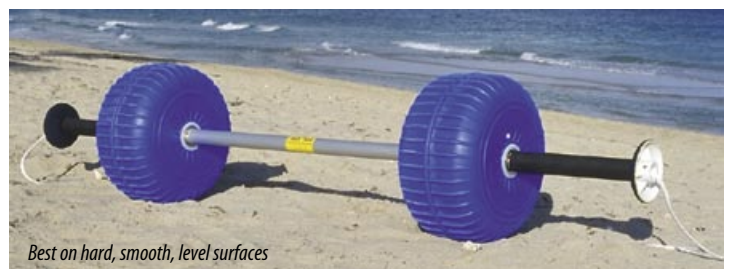

## CAT TRAX

Murray's choice for best beach wheels! This lightweight, yet sturdy rustproof beach dolly will carry your catamaran easily over sand, rocks, mud or pavement. The Cat Trax features strong aluminum wheel rims with two-ply pneumatic rubber tires. Roller bearings give low-friction wheeling. The standard length axle is double-drilled to accommodate either 8' or 8'6" wide cats, but a shorter axle model for the Wave is also available, if specified.

## CAT TRAX WITH CRADLES

- 13-1402 Cat Trax with Cradles— Specify Boat & Width \$519.00
- 13-1402-1 Cat Trax with Inter Cradles \$529.00

**OVERSIZED SHIPPING RATES APPLY**

Photo: Tucson Hobie Fleet S14

Best on hard, smooth, level surfaces