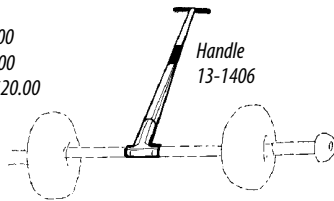

CAT TRAX REPLACEMENT PARTS & ACCESSORIES

Optional accessories include a handle which enables you to pull or push your boat more easily, padded, fiberglass cradles which provide more support for rounded hulls, and an axle connector for easy breakdown and handling of the axle. Axles and handles are oversized and may incur additional freight charges.

ASK ABOUT OVERSIZED SHIPPING RATES

- 13-1401-1 Cat Trax Tire & Rim $129.00
- 13-1401-2 Axle — Double-Drilled for 8' or 8'6" $85.00
- 13-1401-3 Replacement Tire Only 21"x12.0-8 $65.00
- 13-1401-5 Delrin Roller Bushing Set (for 1 wheel) $20.00
- 13-1401-6 Axle Cover, Hose $9.00
- 13-1401-7 Washer & Cotter Pin Kit $36.00
- 13-1403 Molded End Cap (each) $15.00
- 13-1406 Handle $135.00
- 13-1407 Cradles (pair) $129.00
- 13-1412 Cradles (pair) for Inter 17/18/20, Infusion $139.00
- 13-1422 Wheel Only for Tiger Trax $72.00

CAT TRAX WITH CRADLES

- 13-1402 Cat Trax with Cradles— Specify Boat & Width $519.00
- 13-1402-1 Cat Trax with Inter Cradles $529.00

OVERSIZED SHIPPING RATES APPLY