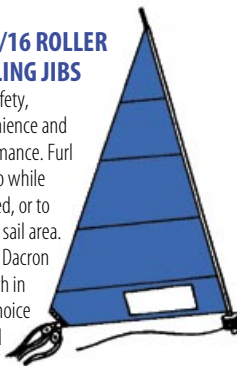

H-14/16 ROLLER FURLING JIBS

Add safety, convenience and performance. Furl your jib while beached, or to reduce sail area. 5.0 oz. Dacron sailcloth in your choice of solid colors. Viewing window is included. Order hardware kit separately. See chart for item numbers and prices.